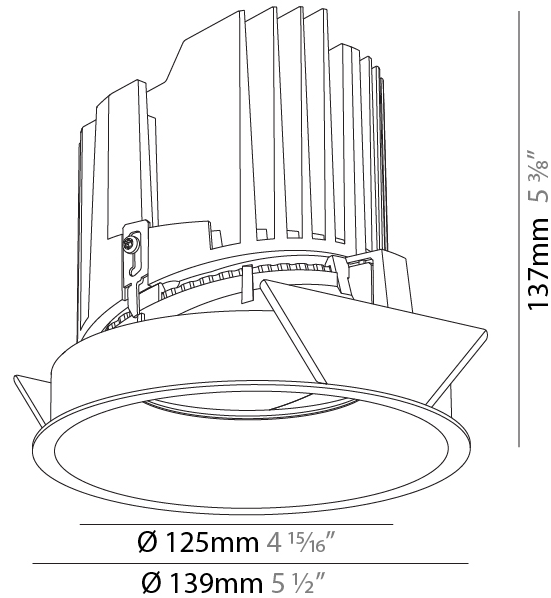

GENERAL

Series: Bioniq
 Subseries: Bioniq Round Semi Adjustable
 Brand: Prolight
 Division: Architectural
 Mounting Type: Recessed
 Mounting Location: Ceiling
 Subcategory: Downlight

PHYSICAL

Shape: Round
 Diameter (mm): 139
 Diameter (in): 5 1/2
 Height (mm): 137
 Height (in): 5 3/8
 Ceiling Thickness (mm): 10 / 12.5 / 15
 Ceiling Thickness (in): 3/8 or 1/2 or 9/16
 Min. Recessing Depth (mm): 150
 Min. Recessing Depth (in): 5 7/8
 Light Distribution: Adjustable / Downlight
 Weight (kg): 0.856
 Weight (lbs): 1.89
 Fixture Finish: SSR / BKV / CWI / CRY / HAB / UFT / ITA / RUA / FTG / MYG / LOD / PUS / FRO / FUP / KIA / POP / BLS / SPG / MEY / GOH / GUM / CHC / COM / ABZ / JAG / OBR / MOS / ROR
 Fixture Material: Aluminum Die Cast
 Cut-out Measurements: 130mm / 5 1/8"

GENERAL

Series: Bioniq
Subseries: Bioniq Round Semi Adjustable
Brand: Prolicht
Division: Architectural
Mounting Type: Recessed
Mounting Location: Ceiling
Subcategory: Downlight

PHYSICAL

Shape: Round
Diameter (mm): 139
Diameter (in): 5 1/2
Height (mm): 137
Height (in): 5 3/8
Ceiling Thickness (mm): 10 / 12.5 / 15
Ceiling Thickness (in): 3/8 or 1/2 or 9/16
Min. Recessing Depth (mm): 150
Min. Recessing Depth (in): 5 7/8
Light Distribution: Adjustable / Downlight
Weight (kg): 0.856
Weight (lbs): 1.89
Fixture Finish: SSR / BKV / CWI / CRY / HAB / UFT / ITA / RUA / FTG / MYG / LOD / PUS / FRO / FUP / KIA / POP / BLS / SPG / MEY / GOH / GUM / CHC / COM / ABZ / JAG / OBR / MOS / ROR
Fixture Material: Aluminum Die Cast
Cut-out Measurements: 130mm / 5 1/8"

OPTICAL

Reflector: 20 / 25 / 40
Adjustability: Rotational 355°; Tilt 10°

RATINGS AND CERTIFICATIONS

Certified By: Certified for North American Standards
IP rating: IP54

BIONIQ ROUND SEMI ADJUSTABLE RECESSED